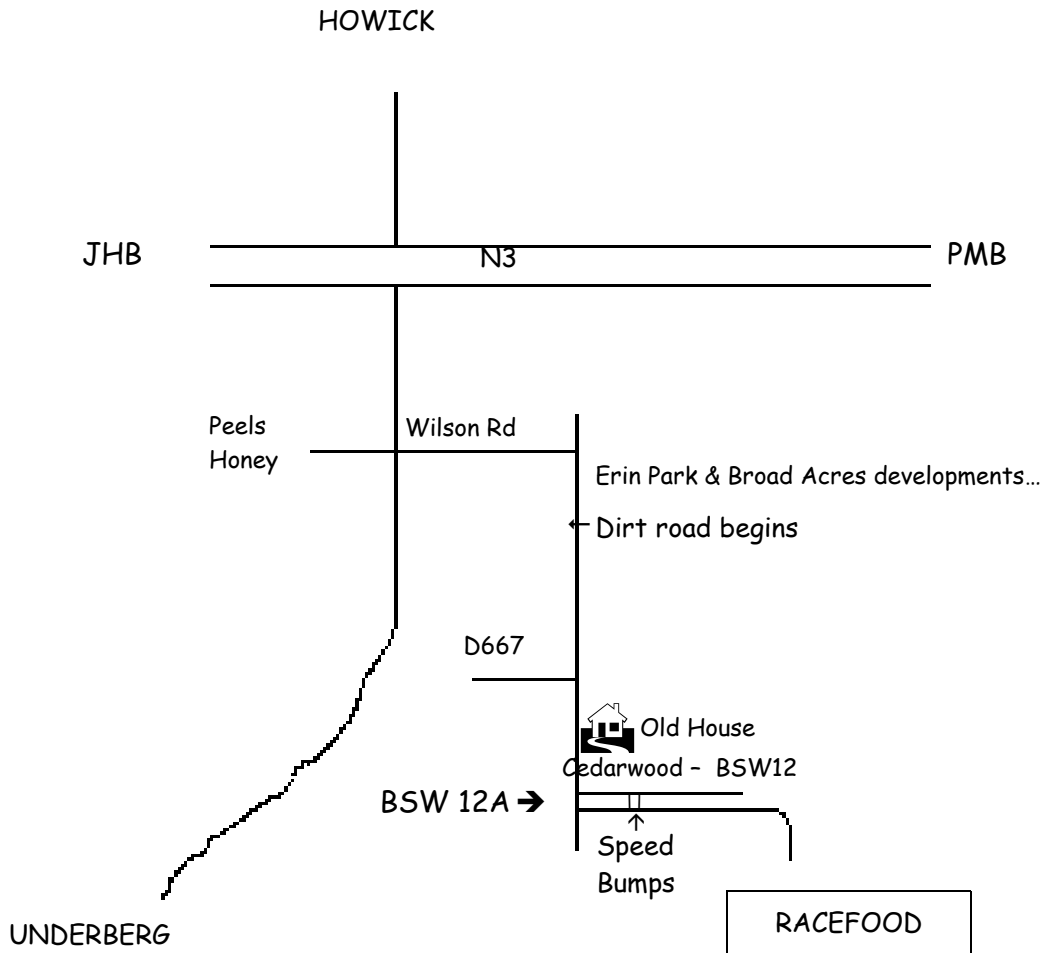

DIRECTIONS TO RACEFOOD

BSW 12A BIRNAMWOOD ROAD
(IF USING A GARMEN - **DISTRICT ROAD**)
MERRIVALE HEIGHTS
HOWICK

GPS CO-ORDINATES: 29°32'54.3"S 30°14'54.3"E

Take off-ramp 99 (Howick South/Underberg)
Turn toward Underberg
Turn first left into Wilson Road
Turn right at T-junction
Road becomes gravel
Pass the D667 (on the right)
Pass old dilapidated house (on left)
We are second driveway to the left after house – BSW 12A (Approx 1.5km from end of tar)
(Directly after “Cedarwood – BSW 12” driveway)